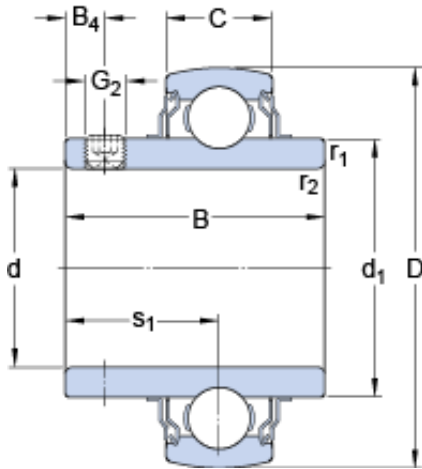

## Changzhou Suma Precision Machinery Co...

25.4 mm x 52 mm x 34.1 mm SKF YAR  
205-100-2FW/VA201 deep groove ball bearings

Bearing No. YAR 205-100-2FW/VA201

YAR 205-100-2FW/VA201 Bearing 2D drawings and 3D  
CAD models

Size	52x25.4x34.1 mm
Bore Diameter	52 mm
Outer Diameter	25,4 mm
Width	34,1 mm
d	25.4 mm
D	52 mm
B	34.1 mm
C	15 mm
d <sub>1</sub>	33.74 mm
B <sub>4</sub>	5 mm
s <sub>1</sub>	19.8 mm
r <sub>1,2</sub> - min.	0.6 mm
Basic dynamic load rating - C	14 kN
Basic static load rating - C <sub>0</sub>	7.8 kN
Limiting speed	110 r/min
Limiting temperature - T	250 ° C
Mass bearing	0.19 kg
Grub (set) screw - G <sub>2</sub> - 1/4-28 UNF	1/428 UNF
Hexagonal key size for grub screw - H	3.175 mm
Category	Bearings
Inventory	0.0
Manufacturer Name	SKF
Minimum Buy Quantity	N/A

## Changzhou Suma Precision Machinery Co...

Weight / Kilogram	0
Product Group	M06110
$d_1$	33.74 mm
$B_4$	5 mm
$s_1$	19.8 mm
$r_{1,2}$ min.	0.6 mm
Basic dynamic load rating C	14 kN
Basic static load rating $C_0$	7.8 kN
Limiting temperature T max.	250 ° C
Grub (set) screw $G_2$	1/4-28 UNF
Hexagonal key size for grub screw N	3.175 mm
Recommended tightening torque for grub screw	4 N · m