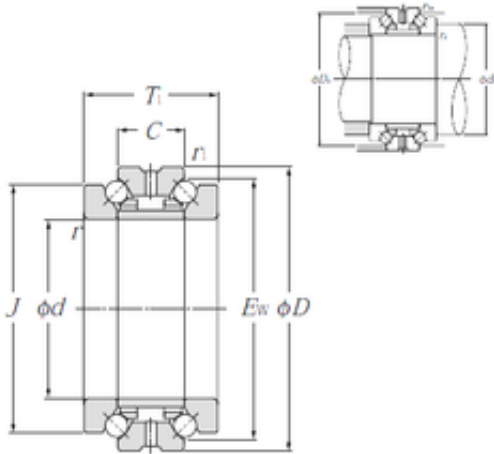

NTN 562921 thrust ball bearings

Bearing No. 562921

|                               |             |
|-------------------------------|-------------|
| Bore Diameter                 | 105 mm      |
| Outer Diameter                | 134 mm      |
| d                             | 105 mm      |
| D                             | 145 mm      |
| Ew                            | 134 mm      |
| T1                            | 48 mm       |
| C                             | 24 mm       |
| ra1 max.                      | 0,6 mm      |
| r min.                        | 1,1 mm      |
| r1 min.                       | 0,6 mm      |
| J                             | 131 mm      |
| da min.                       | 119 mm      |
| Da max.                       | 139,5 mm    |
| ra max.                       | 1 mm        |
| Weight                        | 2,12 Kg     |
| Basic dynamic load rating (C) | 53,5 kN     |
| Basic static load rating (C0) | 188 kN      |
| (Grease) Lubrication Speed    | 2 700 r/min |

562921 Bearing 2D drawings and 3D CAD models