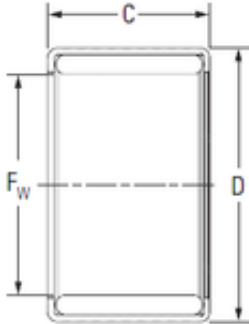

KOYO Y2410 needle roller bearings

Bearing No. Y2410

Size	38.1x47.625x15.88 mm
Bore Diameter	38,1 mm
Outer Diameter	47,625 mm
Width	15,88 mm
Fw	38,1 mm
D	47,625 mm
C	15,88 mm
Weight	0,063 Kg
Basic dynamic load rating (C)	26,6 kN
Basic static load rating (C0)	54,2 kN

Y2410 Bearing 2D drawings and 3D CAD models